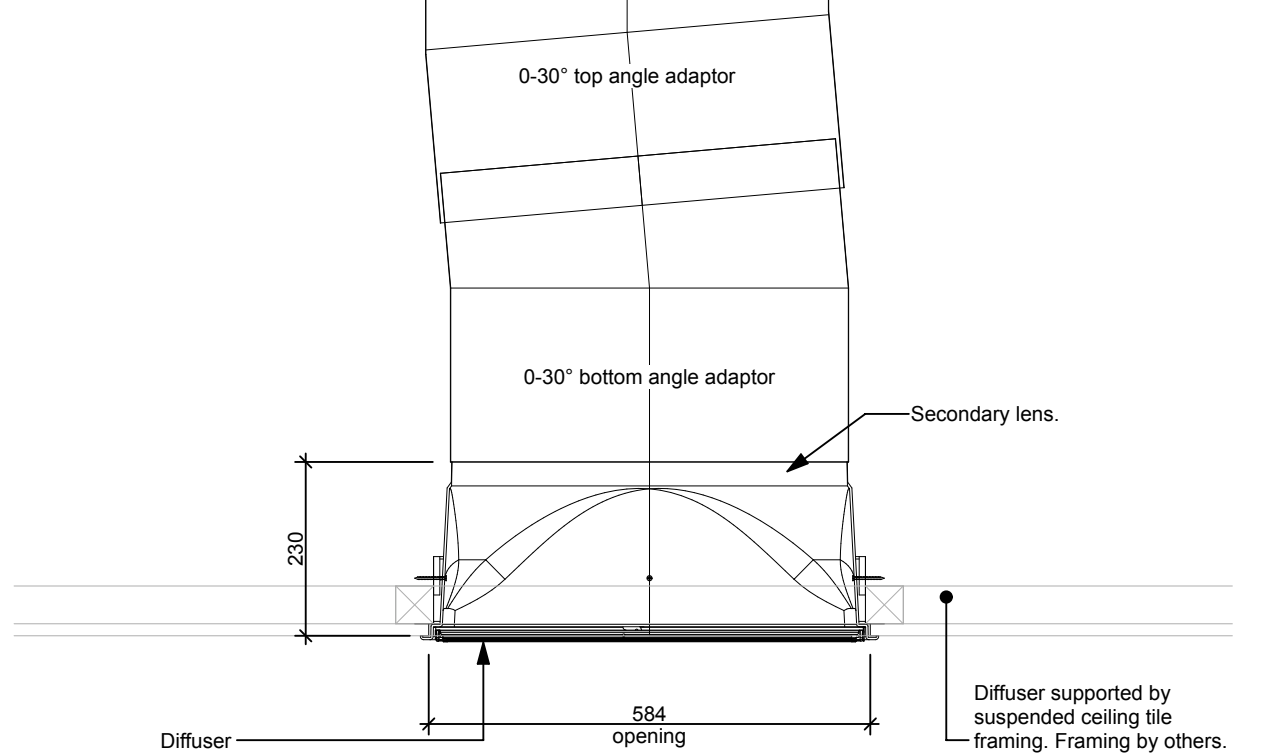

Metal roof - Curb mount flashing

TOP VIEW

SECTION

TRANSITION BOX FOR SUSPENDED CEILING

330 DS (530mm) Metal roof flashing  
(Closed ceiling)

Please note: All measurements quoted are for guidance only. Measurements may change without notice due to product development.

330 DS Details  
Scale 1:10