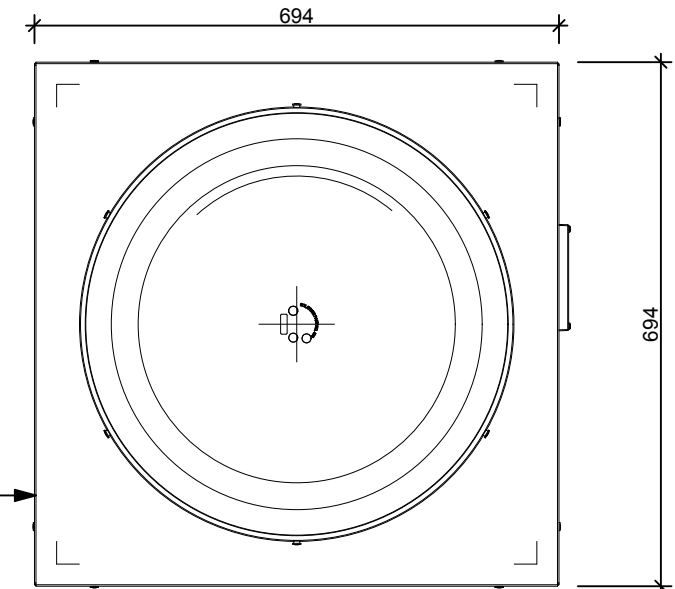

Metal roof - Curb mount flashing

TOP VIEW

SECTION

TRANSITION BOX FOR SUSPENDED CEILING

330 DS (530mm) Metal roof flashing  
(Closed ceiling)

Please note: All measurements quoted are for guidance only. Measurements may change without notice due to product development.

330 DS Details  
Scale 1:10