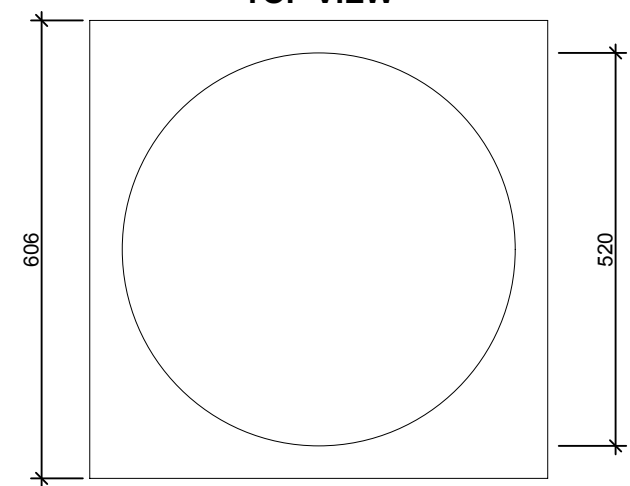

Metal roof - Curb mount flashing

TOP VIEW

SECTION

TRANSITION BOX FOR SUSPENDED CEILING

330 DS (530mm) Metal roof flashing  
(Closed ceiling)

Please note: All measurements quoted are for guidance only. Measurements may change without notice due to product development.

330 DS Details  
Scale 1:10