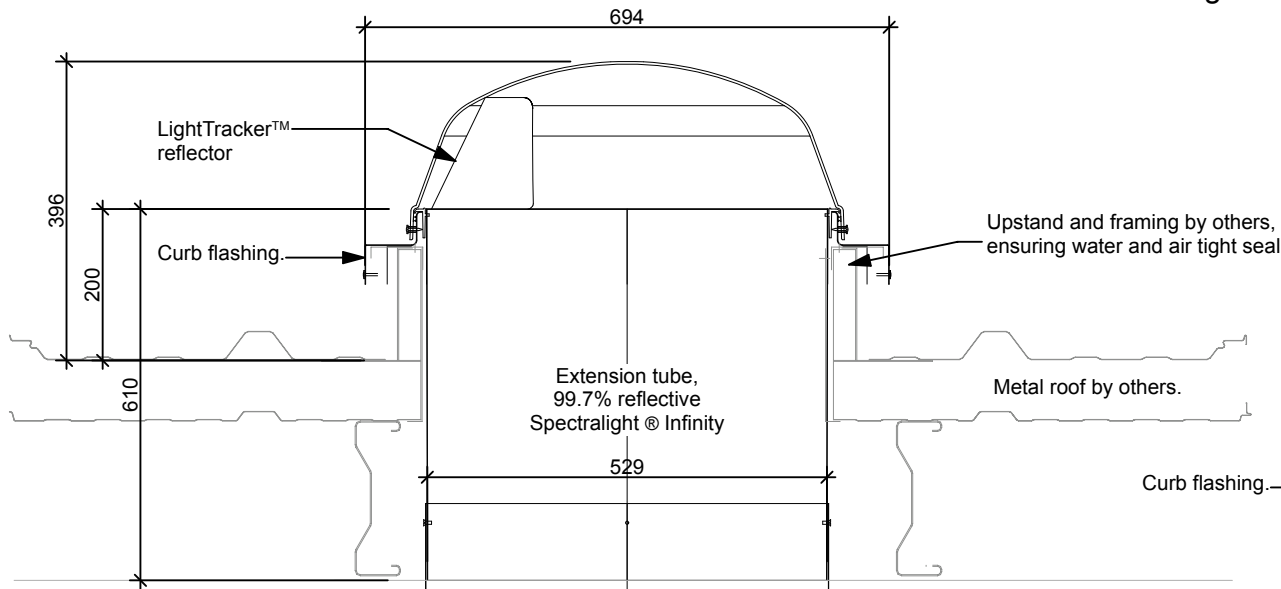

Metal roof - Curb mount flashing

TOP VIEW

SECTION

TRANSITION BOX FOR SUSPENDED CEILING

330 DS (530mm) Metal roof flashing  
(Closed ceiling)

Please note: All measurements quoted are for guidance only. Measurements may change without notice due to product development.

330 DS Details  
Scale 1:10