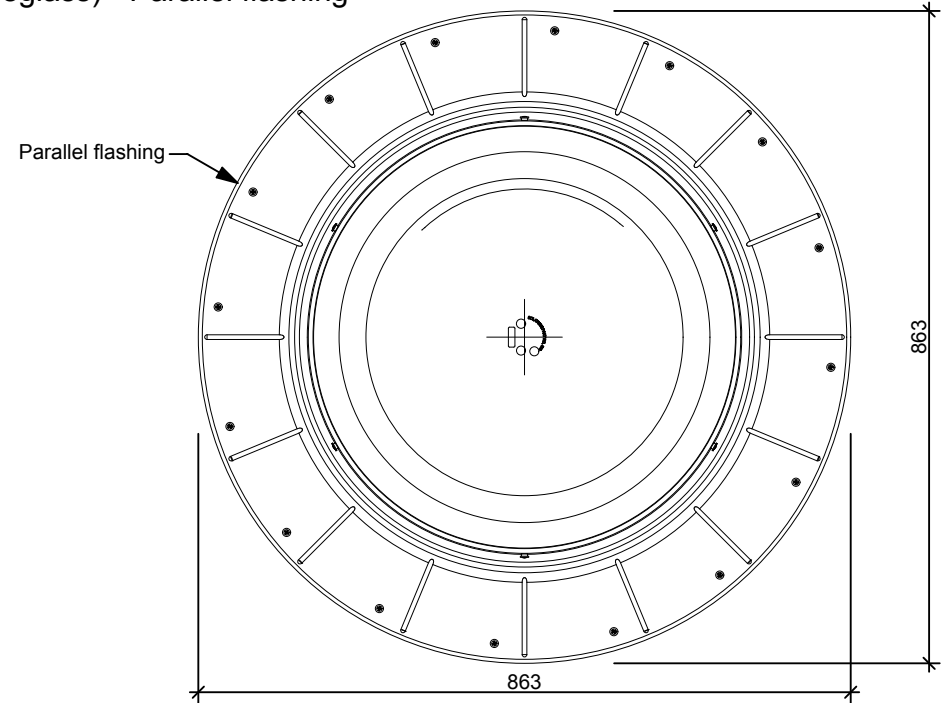

Flat roof (Single ply, Asphalt, fibreglass) - Parallel flashing

**SECTION INSULATION OVER JOISTS**

**TOP VIEW**

**SECTION INSULATION BETWEEN JOISTS**

**DIFFUSER**

**330 DS (530mm) Flat roof (Open ceiling)**