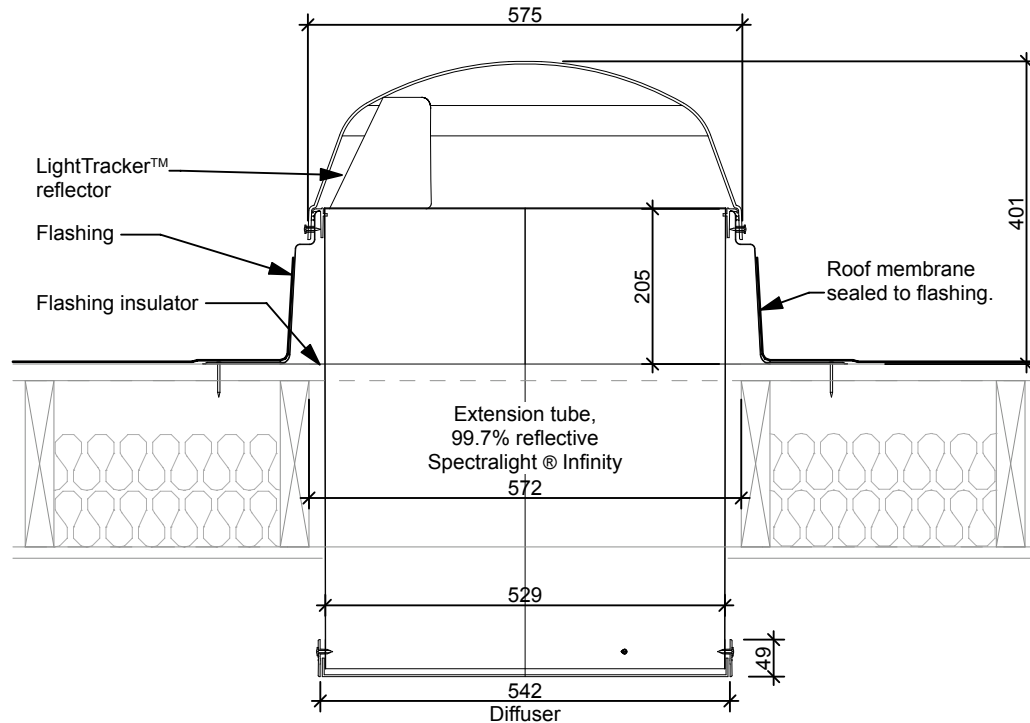

Flat roof (Single ply, Asphalt, fibreglass) - Parallel flashing

**SECTION INSULATION OVER JOISTS**

**TOP VIEW**

**SECTION INSULATION BETWEEN JOISTS**

**DIFFUSER**

**330 DS (530mm) Flat roof (Open ceiling)**