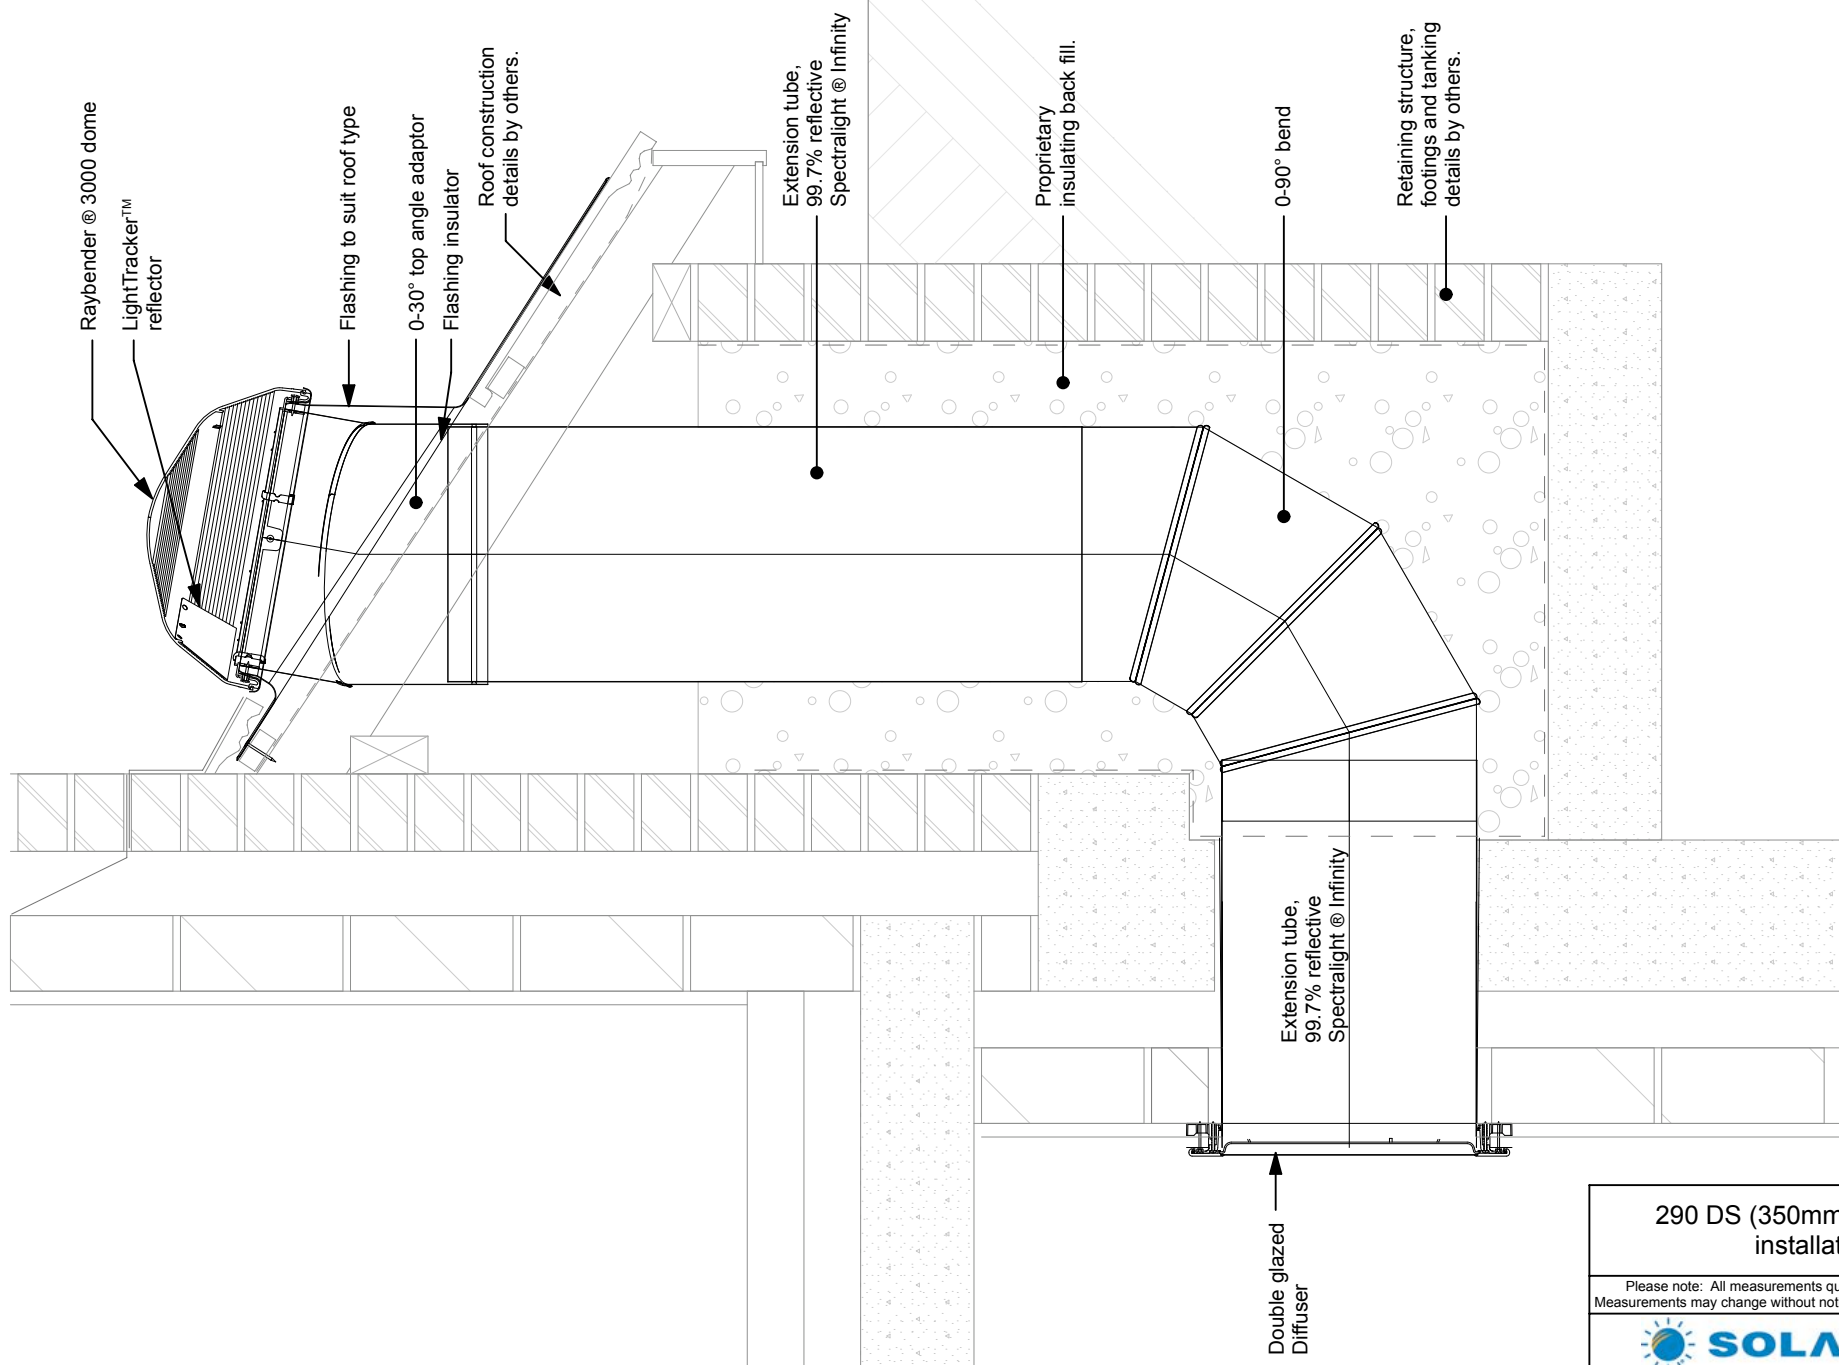

Basement installation (Structure and tanking by others)

290 DS (350mm) Basement installation

Please note: All measurements quoted are for guidance only. Measurements may change without notice due to product development.

SolaLighting (Solatube) Ltd.
23 Osier Way, Olney Office Park, Olney, MK46 5FP
Tel: 01234 241466 Fax: 01234 241766
<http://www.solatube.co.uk>
Email: daylight@solatube.co.uk