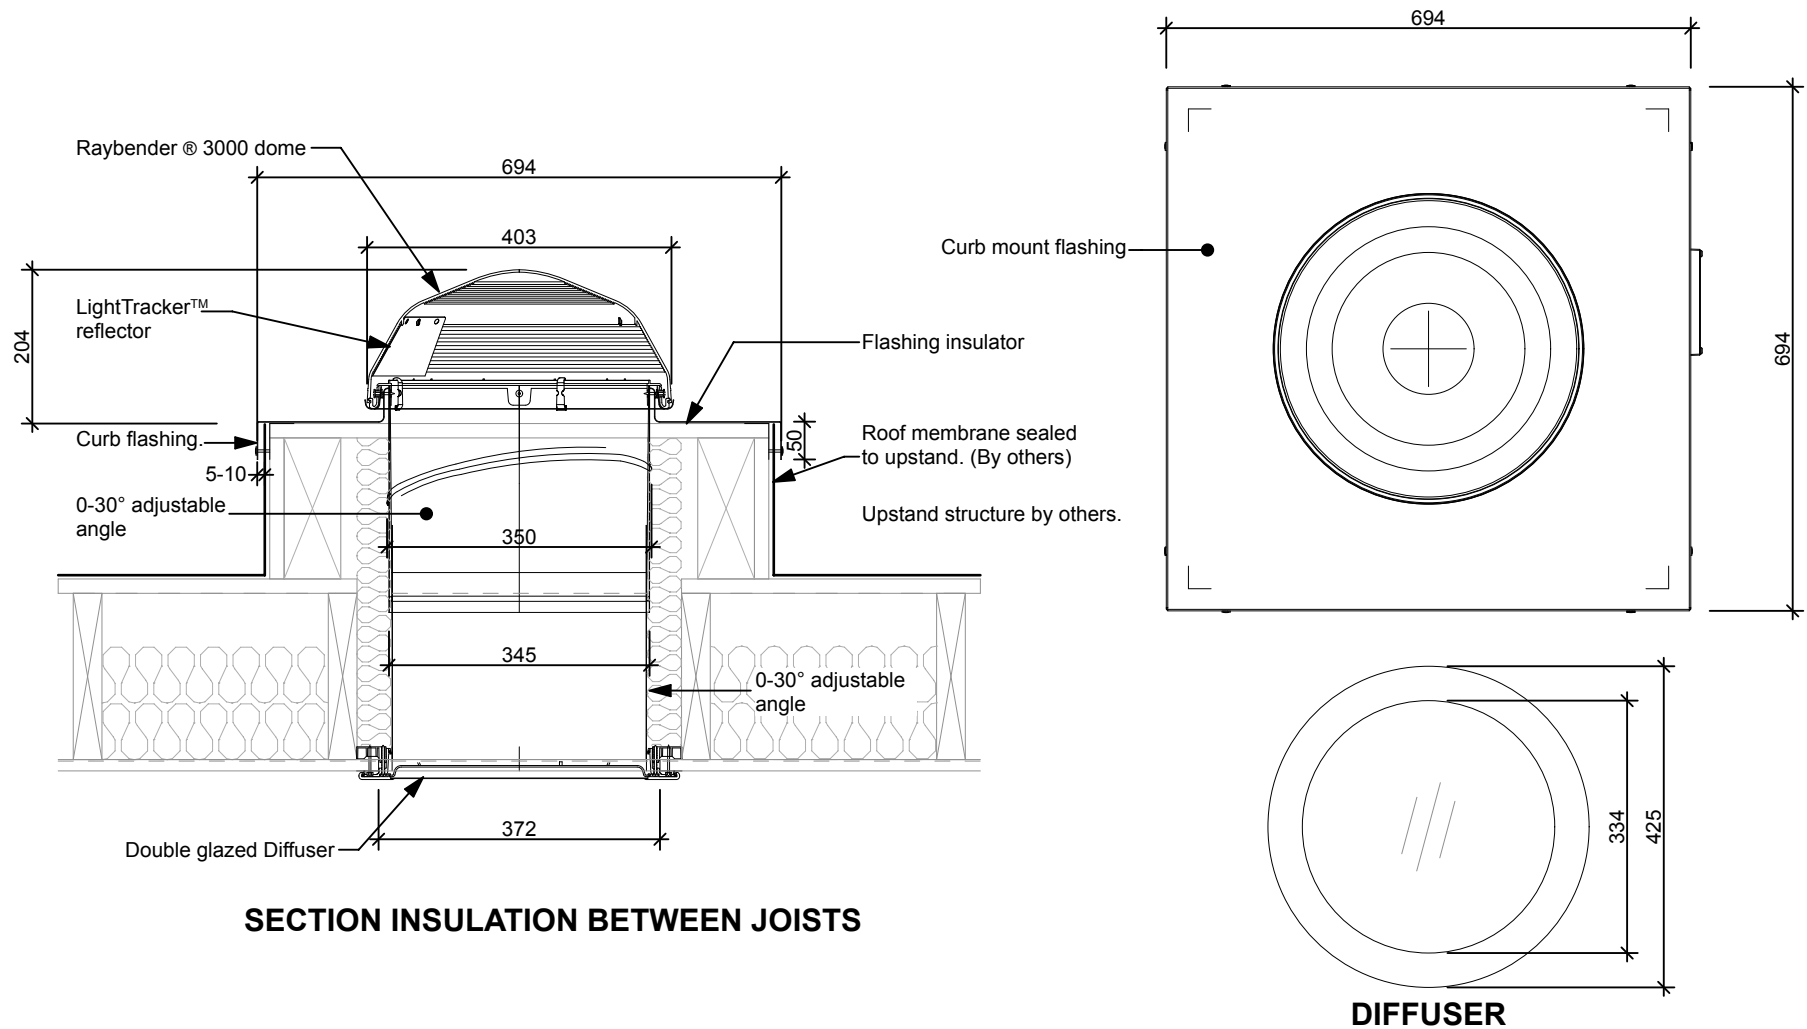

Flat roof (Single ply, Asphalt, fibreglass) - Curb mount flashing

290 DS (350mm) Curb-mount flashing Flat roof

Please note: All measurements quoted are for guidance only. Measurements may change without notice due to product development.