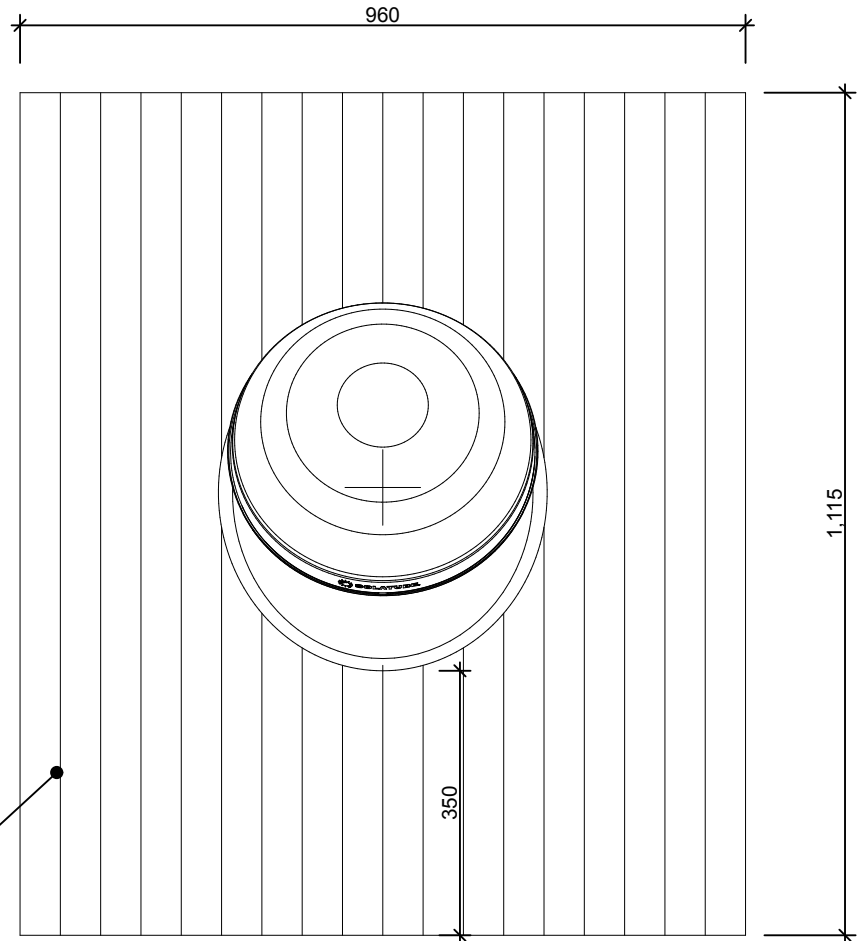

Pitched roof (Concrete roof tiles) - Angled flashing roofs 30° and over

**SECTION**

**TOP VIEW**

**DIFFUSER**

**290 DS (350mm) Tile roof UA flashing**

Please note: All measurements quoted are for guidance only. Measurements may change without notice due to product development.