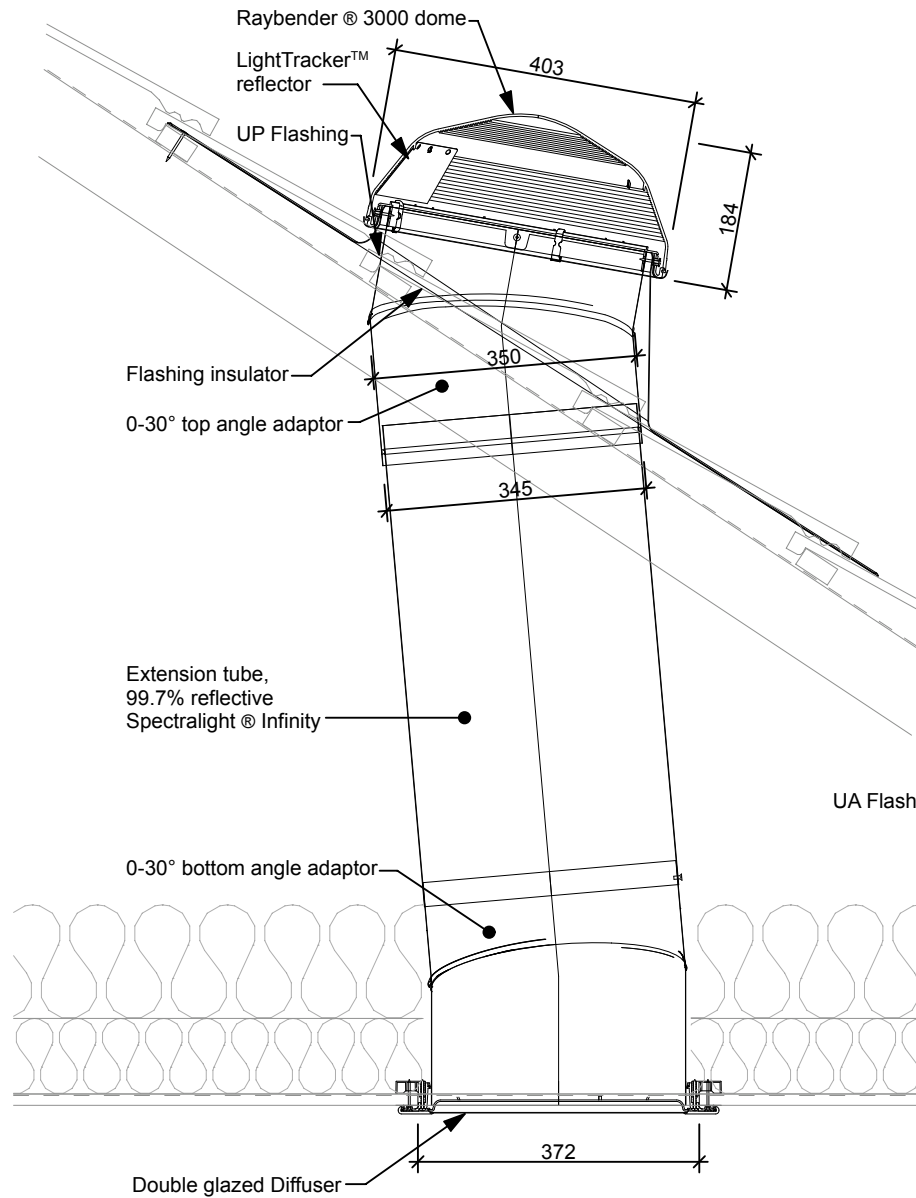

Pitched roof (Concrete roof tiles) - Angled flashing roofs 30° and over

**SECTION**

**TOP VIEW**

**DIFFUSER**

**290 DS (350mm) Tile roof UA flashing**

Please note: All measurements quoted are for guidance only. Measurements may change without notice due to product development.