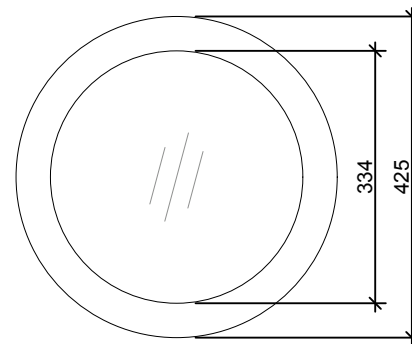

Pitched roof (Concrete roof tiles) - Angled flashing roofs 30° and over

**SECTION**

**TOP VIEW**

**DIFFUSER**

**290 DS (350mm) Tile roof UA flashing**

Please note: All measurements quoted are for guidance only. Measurements may change without notice due to product development.