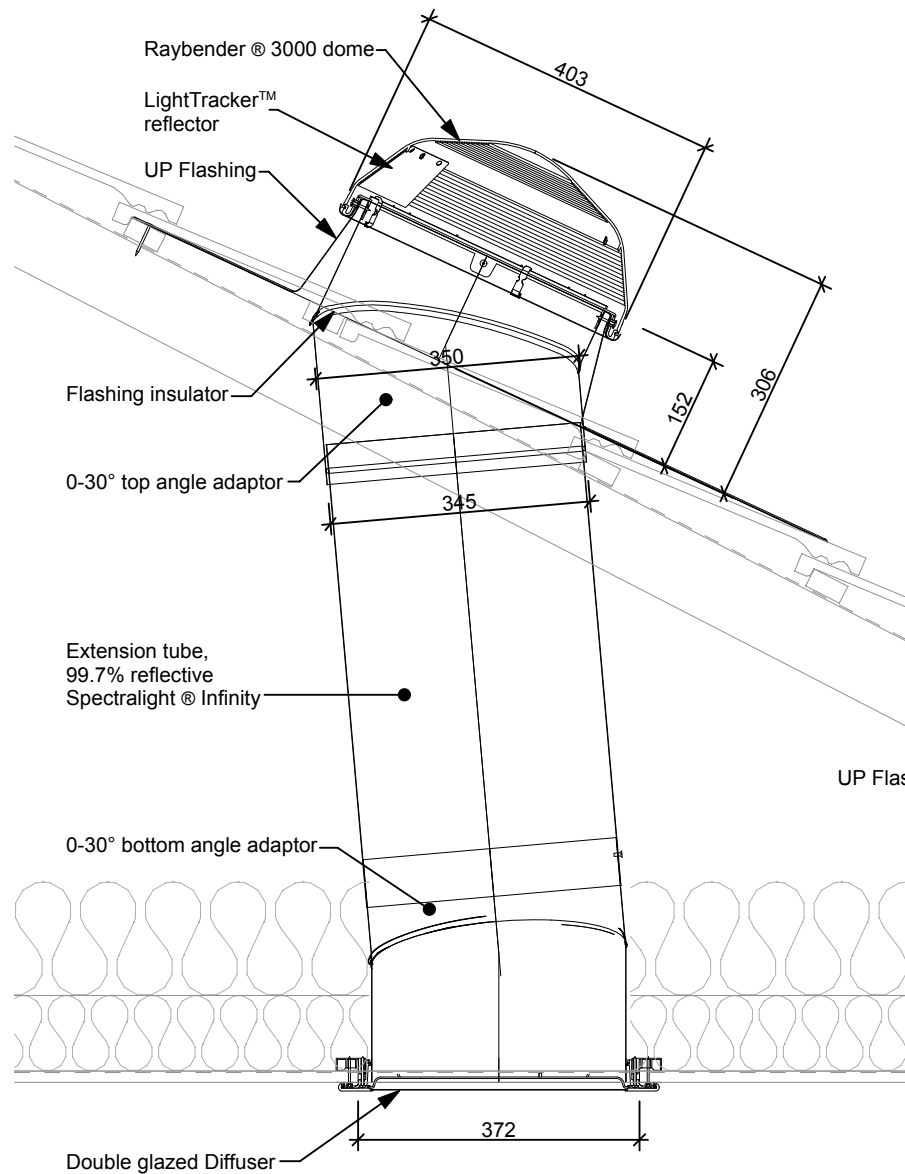

Pitched roof (Concrete roof tiles) - Parallel for south facing and roofs less than 30°

**SECTION**

**TOP VIEW**

**DIFFUSER**

**290 DS (350mm) Tile roof UP flashing**

Please note: All measurements quoted are for guidance only. Measurements may change without notice due to product development.