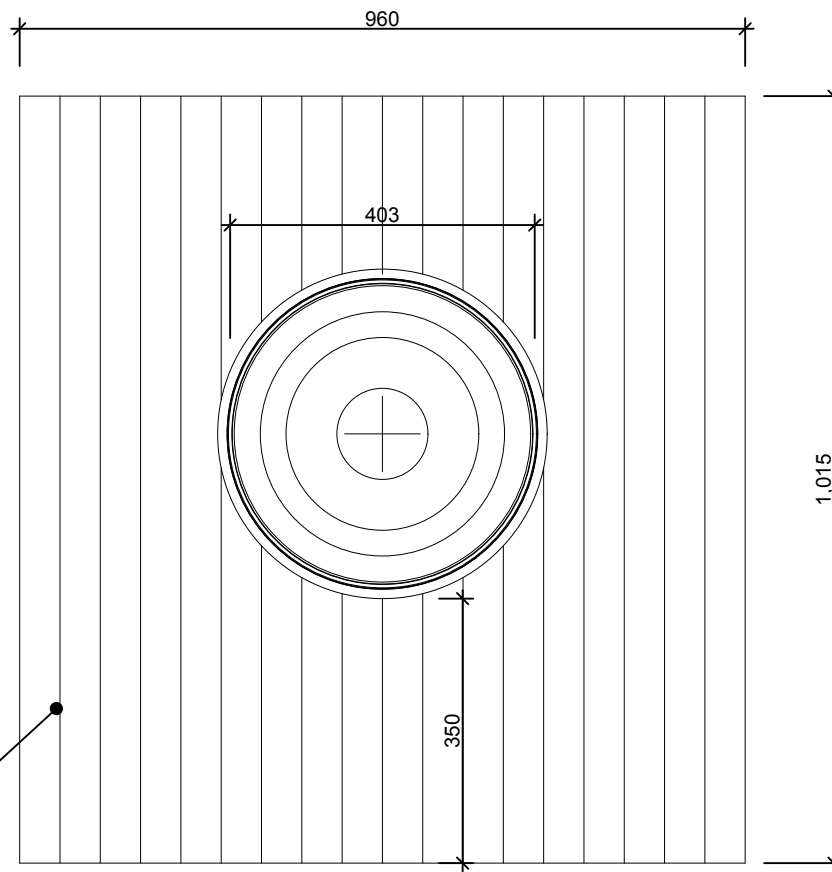

Pitched roof (Concrete roof tiles) - Parallel for south facing and roofs less than 30°

**SECTION**

**TOP VIEW**

**DIFFUSER**

**290 DS (350mm) Tile roof UP flashing**

Please note: All measurements quoted are for guidance only. Measurements may change without notice due to product development.