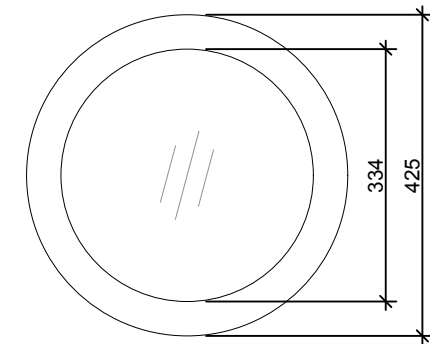

Flat roof (Single ply, Asphalt, fibreglass) - Parallel flashing

SECTION INSULATION OVER JOISTS

TOP VIEW

SECTION INSULATION BETWEEN JOISTS

DIFFUSER

290 DS (350mm) Flat roof

Please note: All measurements quoted are for guidance only. Measurements may change without notice due to product development.