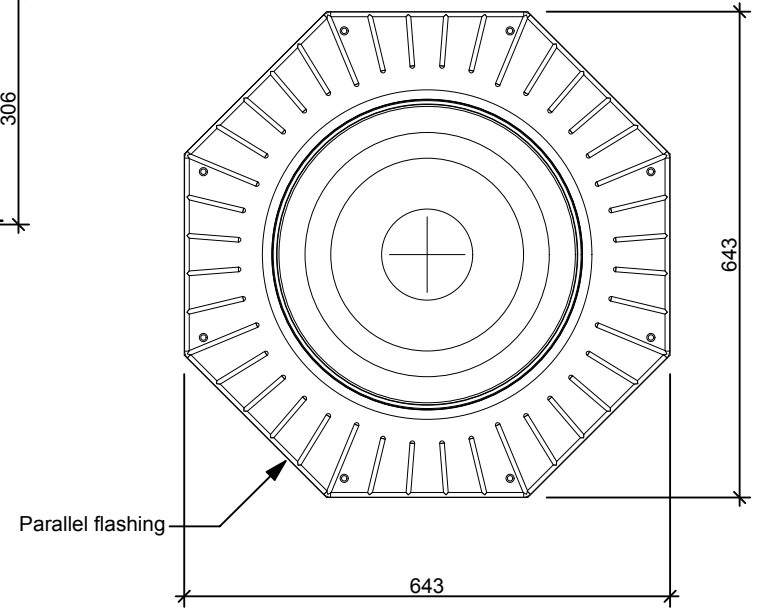

Flat roof (Single ply, Asphalt, fibreglass) - Parallel flashing

SECTION INSULATION OVER JOISTS

TOP VIEW

SECTION INSULATION BETWEEN JOISTS

DIFFUSER

290 DS (350mm) Flat roof

Please note: All measurements quoted are for guidance only. Measurements may change without notice due to product development.