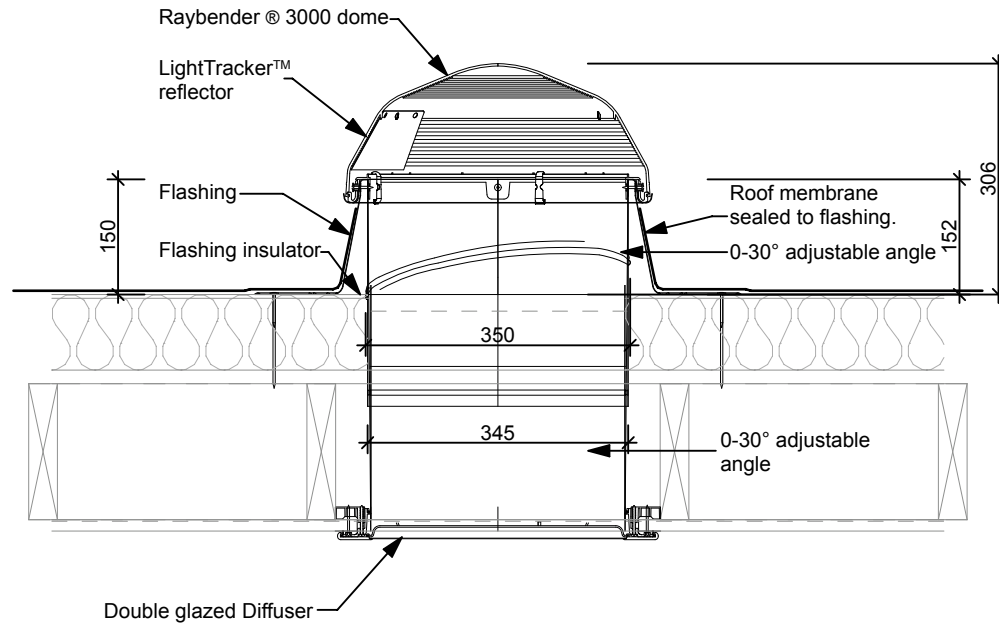

Flat roof (Single ply, Asphalt, fibreglass) - Parallel flashing

SECTION INSULATION OVER JOISTS

TOP VIEW

SECTION INSULATION BETWEEN JOISTS

DIFFUSER

290 DS (350mm) Flat roof

Please note: All measurements quoted are for guidance only. Measurements may change without notice due to product development.