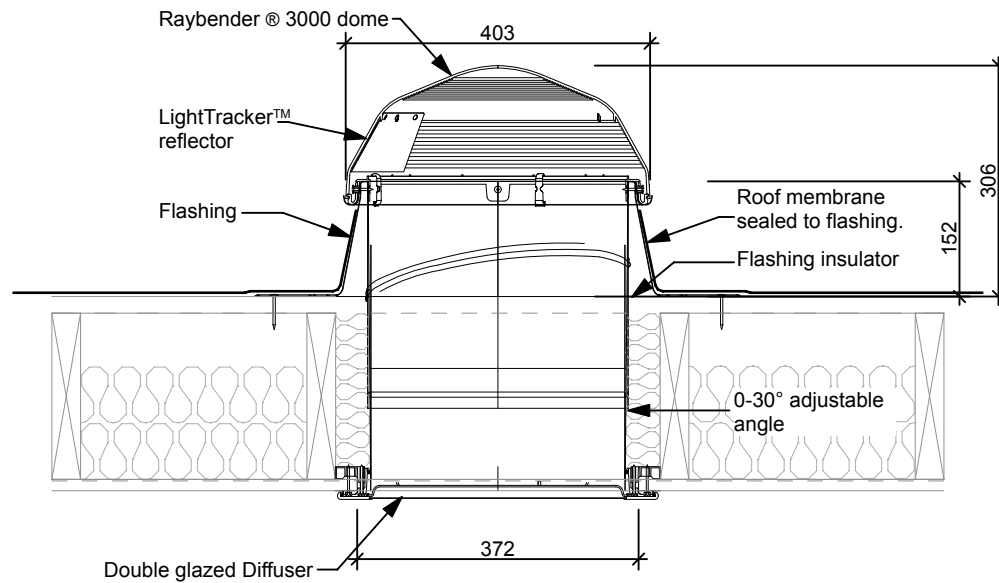

Flat roof (Single ply, Asphalt, fibreglass) - Parallel flashing

SECTION INSULATION OVER JOISTS

TOP VIEW

SECTION INSULATION BETWEEN JOISTS

DIFFUSER

290 DS (350mm) Flat roof

Please note: All measurements quoted are for guidance only. Measurements may change without notice due to product development.