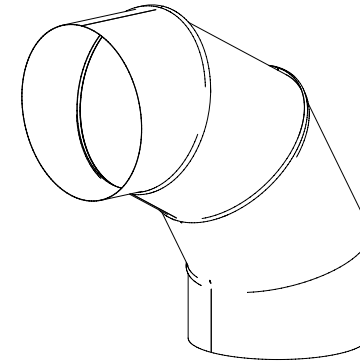

**Top view
Straight**

Straight

30° angle

60° angle

90° angle

160 DS (250mm) 0-90 degree angle

Please note: All measurements quoted are for guidance only.
Measurements may change without notice due to product development.