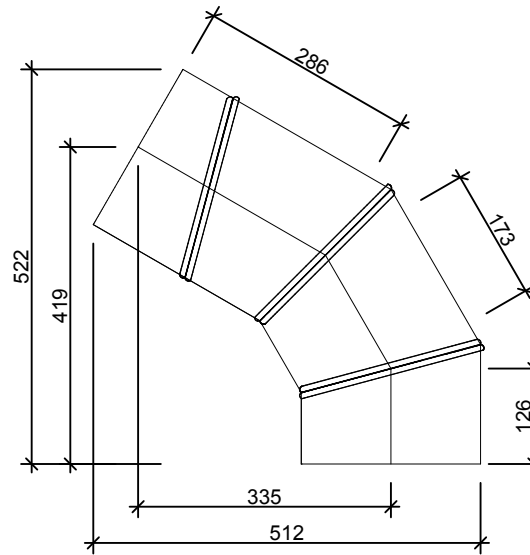

**Top view
Straight**

Straight

30° angle

60° angle

90° angle

160 DS (250mm) 0-90 degree angle

Please note: All measurements quoted are for guidance only.
Measurements may change without notice due to product development.