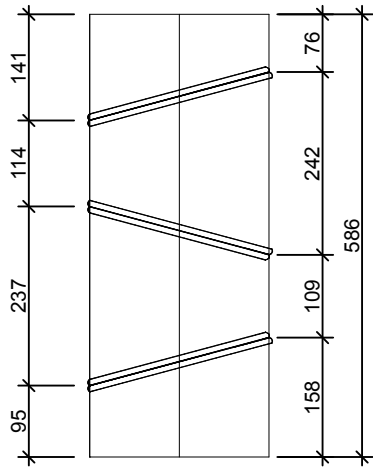

**Top view
Straight**

Straight

30° angle

60° angle

90° angle

160 DS (250mm) 0-90 degree angle

Please note: All measurements quoted are for guidance only.
Measurements may change without notice due to product development.