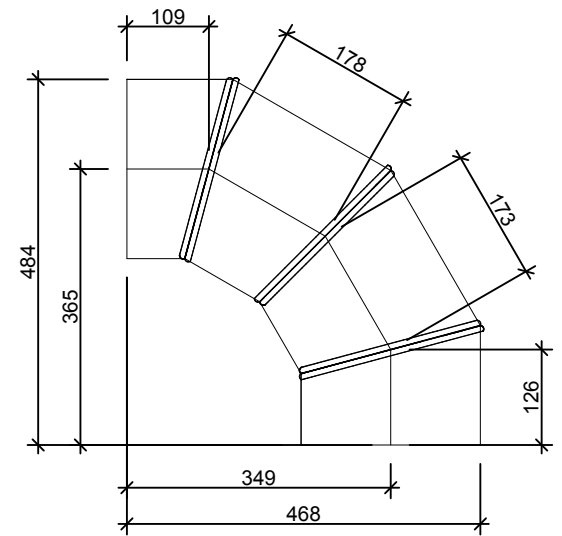

**Top view
Straight**

Straight

30° angle

60° angle

90° angle

160 DS (250mm) 0-90 degree angle

Please note: All measurements quoted are for guidance only.
Measurements may change without notice due to product development.