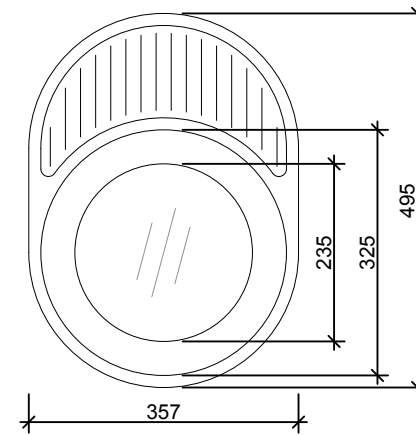

# Pitched roof - Bathroom Ventilation Kit

**SECTION**

**DIFFUSER**

160 DS (250mm) Tile roof with bathroom vent kit

Please note: All measurements quoted are for guidance only. Measurements may change without notice due to product development.