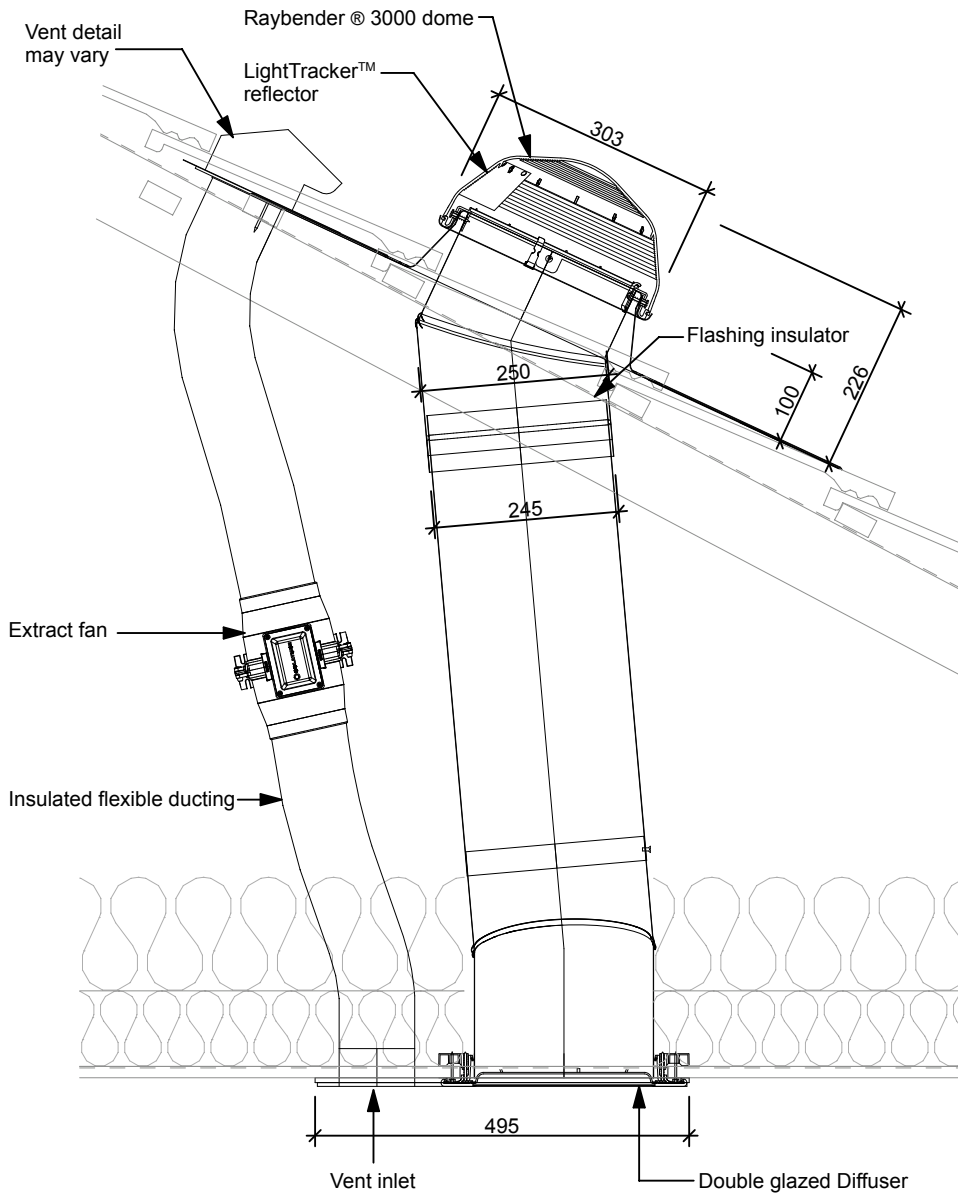

# Pitched roof - Bathroom Ventilation Kit

**SECTION**

**DIFFUSER**

160 DS (250mm) Tile roof with bathroom vent kit

Please note: All measurements quoted are for guidance only. Measurements may change without notice due to product development.