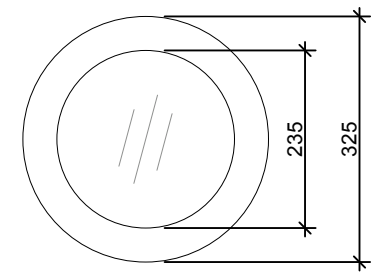

Pitched roof (Slate) - Angled flashing roofs 30° and over

SECTION

Angled flashing

DIFFUSER

160 DS (250mm) Slate roof Slate angled flashing

Please note: All measurements quoted are for guidance only. Measurements may change without notice due to product development.