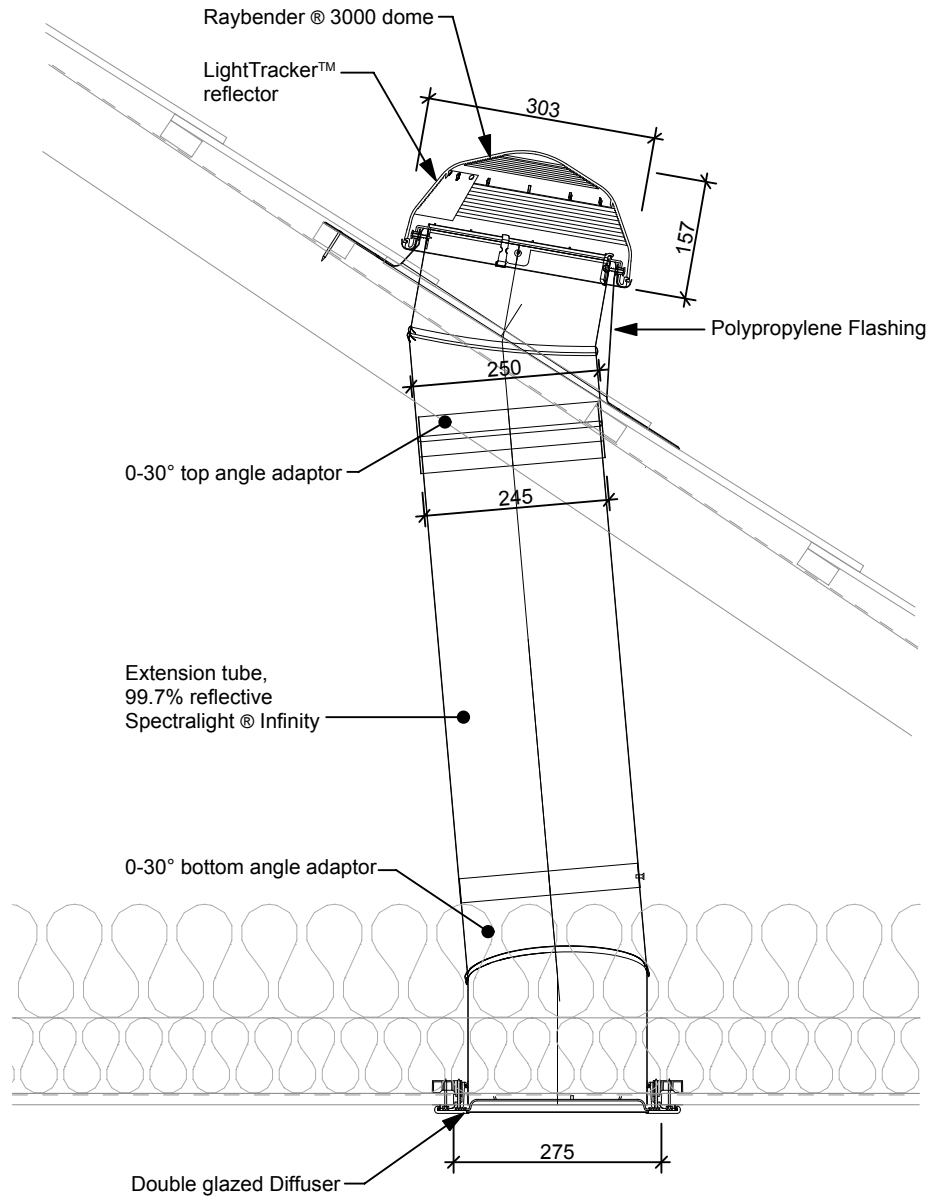

Pitched roof (Slate) - Angled flashing roofs 30° and over

SECTION

Angled flashing

DIFFUSER

160 DS (250mm) Slate roof Slate angled flashing

Please note: All measurements quoted are for guidance only. Measurements may change without notice due to product development.