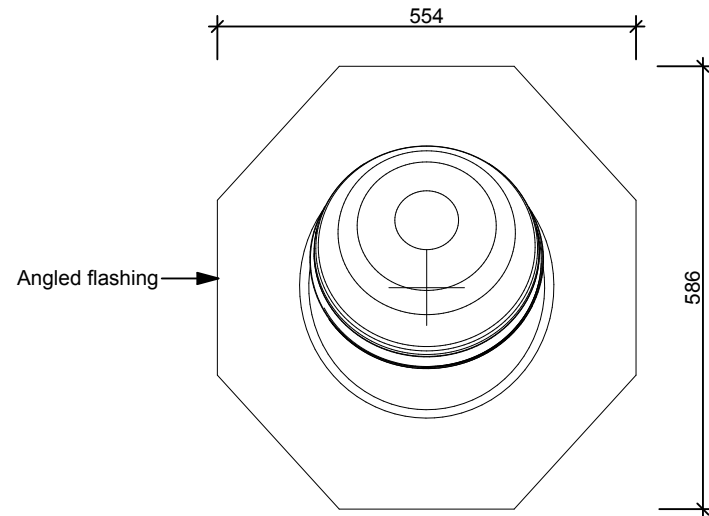

Pitched roof (Slate) - Angled flashing roofs 30° and over

SECTION

Angled flashing

DIFFUSER

160 DS (250mm) Slate roof Slate angled flashing

Please note: All measurements quoted are for guidance only. Measurements may change without notice due to product development.