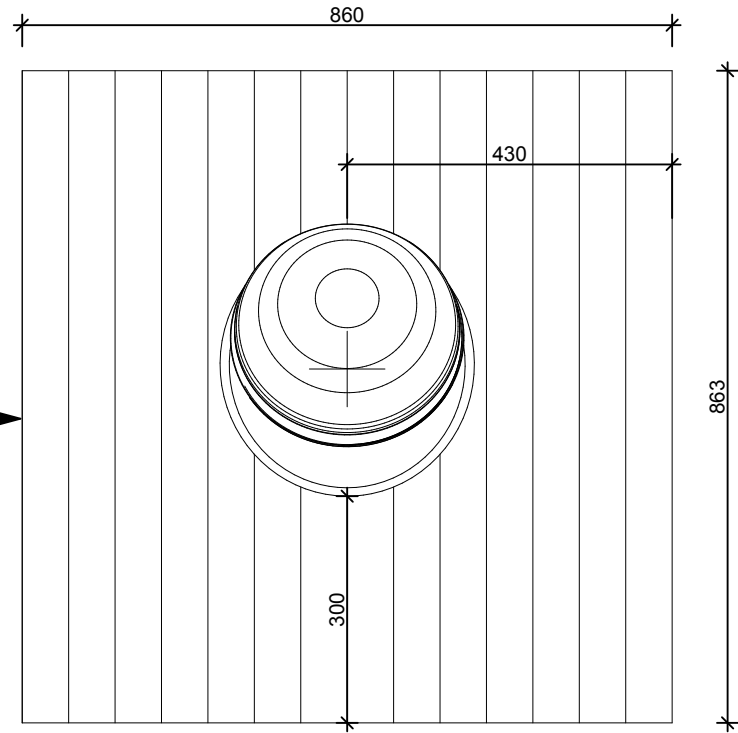

Pitched roof (Concrete roof tiles) - Universal Angled flashing roofs 30° and over

SECTION

TOP VIEW

DIFFUSER

160 DS (250mm) Tile roof UA Flashing

Please note: All measurements quoted are for guidance only. Measurements may change without notice due to product development.