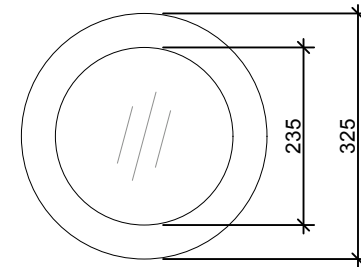

Pitched roof (Concrete roof tiles) - Universal Angled flashing roofs 30° and over

SECTION

TOP VIEW

DIFFUSER

160 DS (250mm) Tile roof UA Flashing

Please note: All measurements quoted are for guidance only. Measurements may change without notice due to product development.