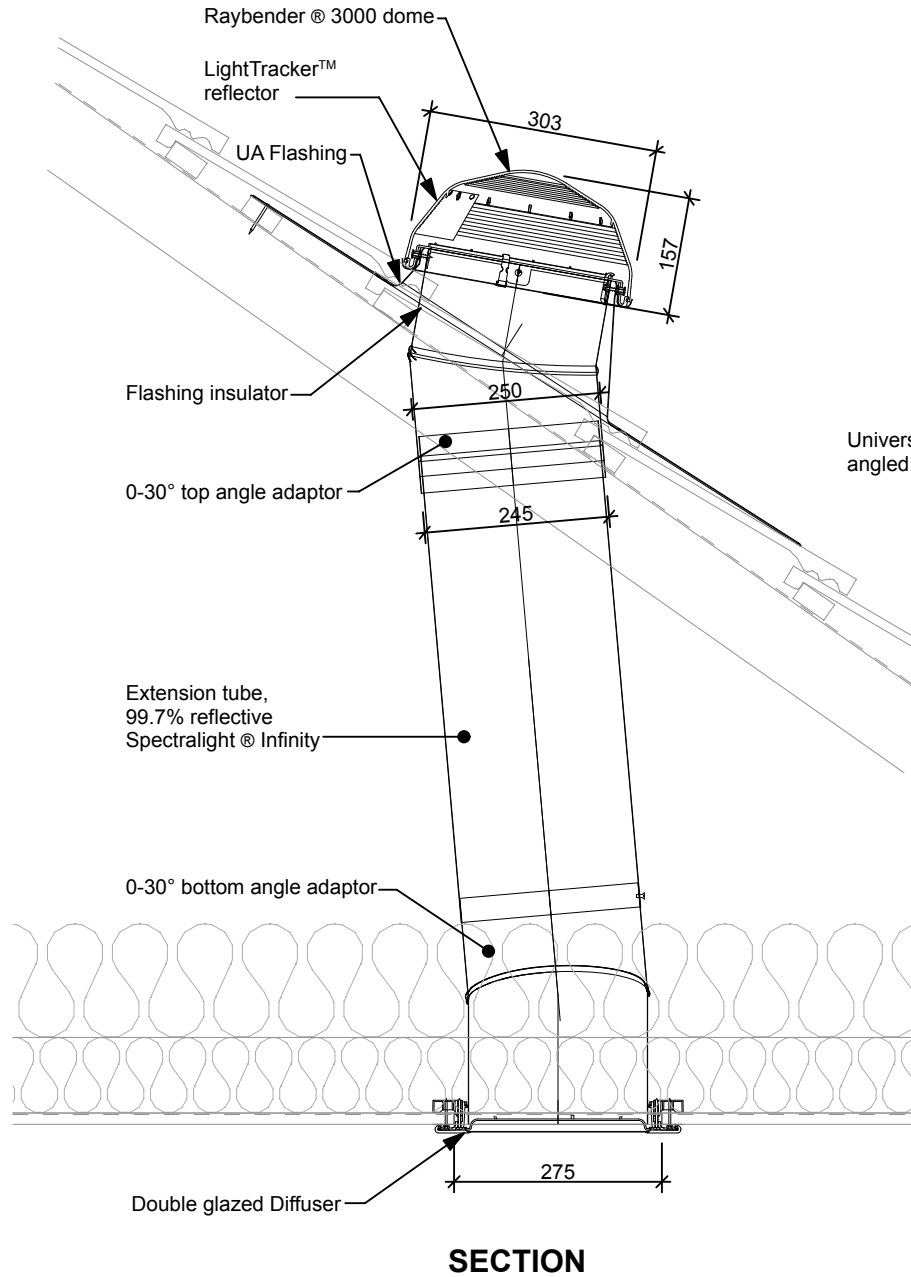

Pitched roof (Concrete roof tiles) - Universal Angled flashing roofs 30° and over

SECTION

TOP VIEW

DIFFUSER

160 DS (250mm) Tile roof UA Flashing

Please note: All measurements quoted are for guidance only. Measurements may change without notice due to product development.