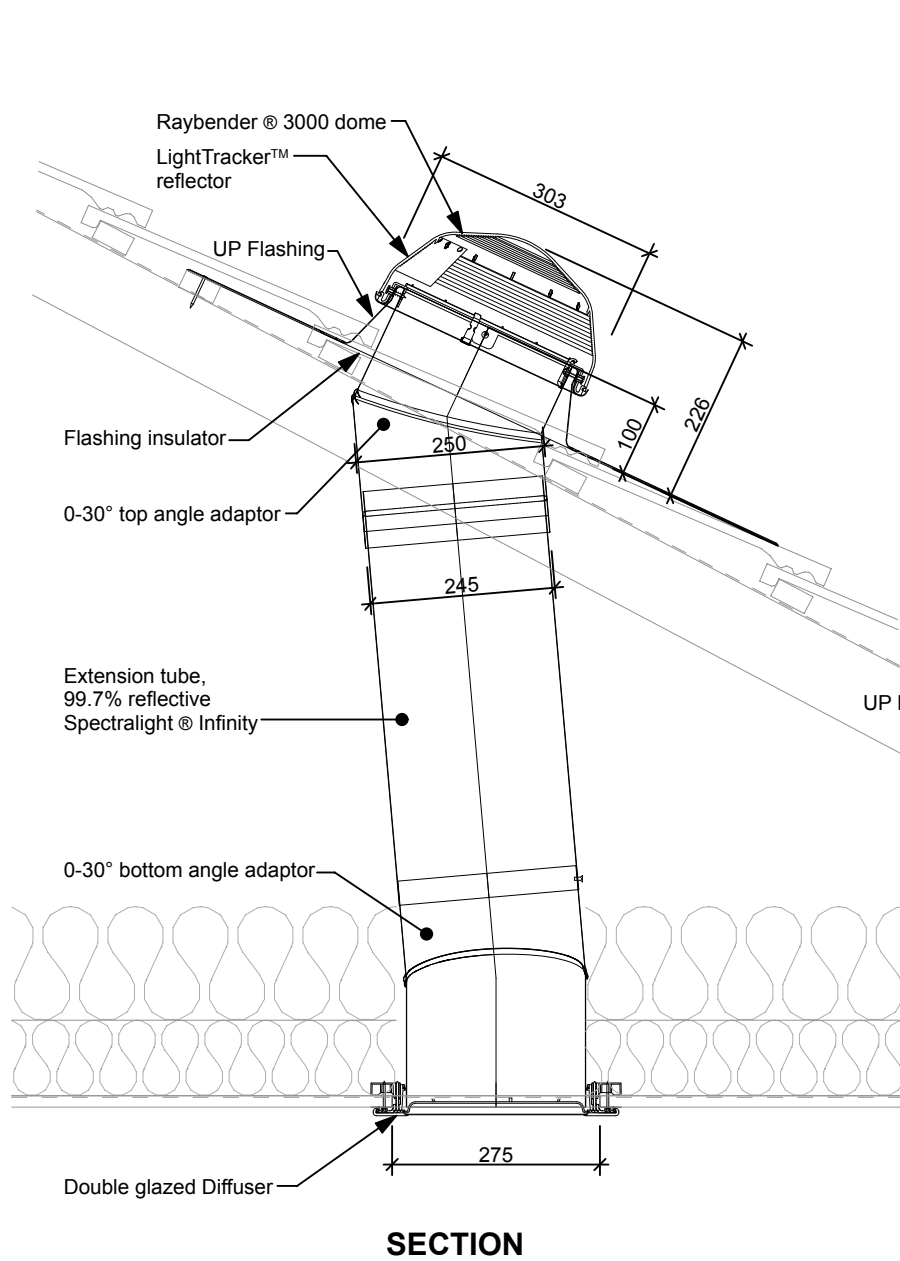

Pitched roof (Concrete roof tiles) - Universal Parallel for south facing and roofs less than 30°

TOP VIEW

DIFFUSER

SECTION

160 DS (250mm) Tile roof UP Flashing

Please note: All measurements quoted are for guidance only. Measurements may change without notice due to product development.