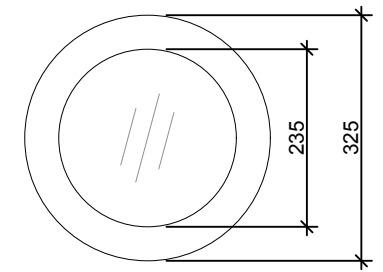

Pitched roof (Concrete roof tiles) - Universal Parallel for south facing and roofs less than 30°

TOP VIEW

DIFFUSER

SECTION

160 DS (250mm) Tile roof UP Flashing

Please note: All measurements quoted are for guidance only. Measurements may change without notice due to product development.