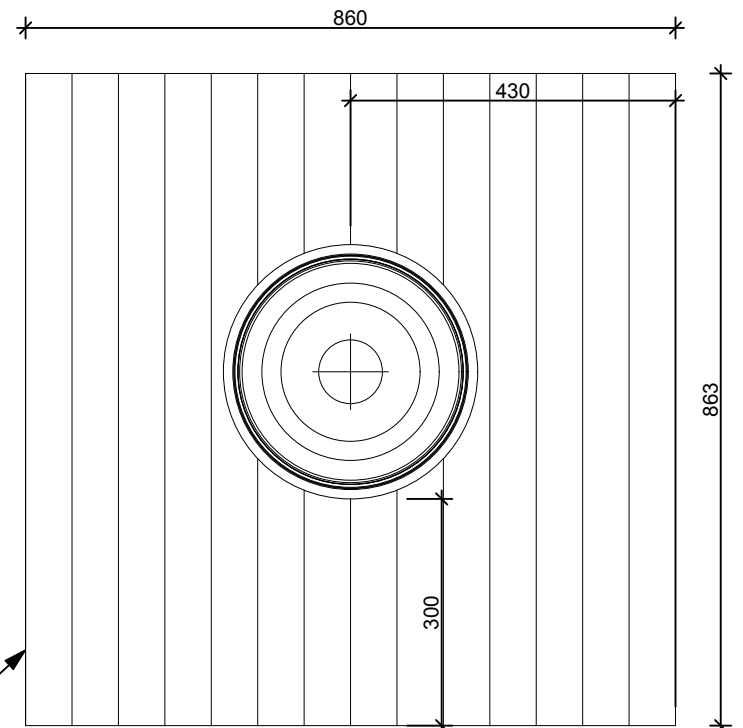

Pitched roof (Concrete roof tiles) - Universal Parallel for south facing and roofs less than 30°

TOP VIEW

DIFFUSER

SECTION

160 DS (250mm) Tile roof UP Flashing

Please note: All measurements quoted are for guidance only. Measurements may change without notice due to product development.