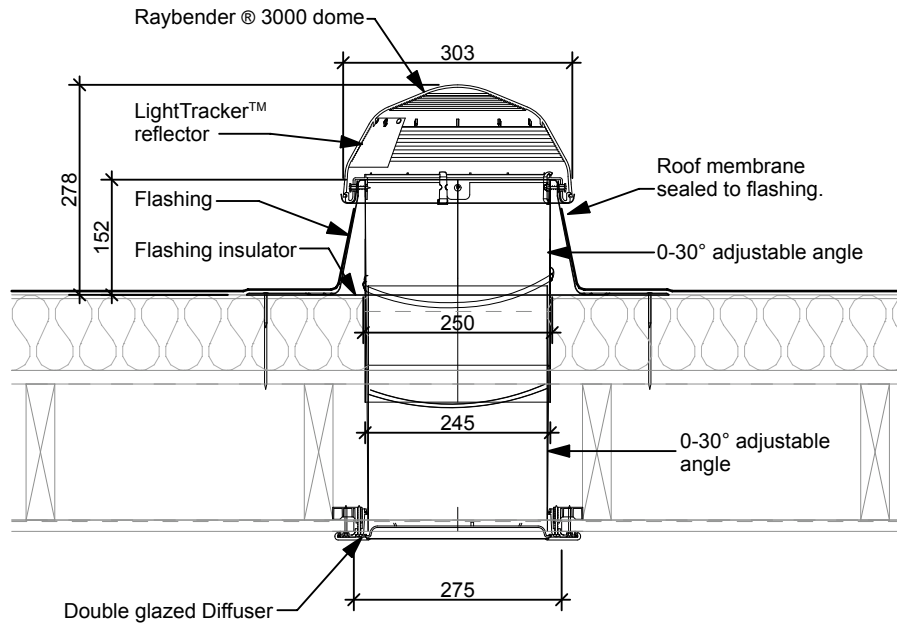

# Flat roof (Single ply, Asphalt, fibreglass) - Parallel flashing

**SECTION INSULATION OVER JOISTS**

**TOP VIEW**

**SECTION INSULATION BETWEEN JOISTS**

**DIFFUSER**

160 DS (250mm) Flat roof

Please note: All measurements quoted are for guidance only. Measurements may change without notice due to product development.