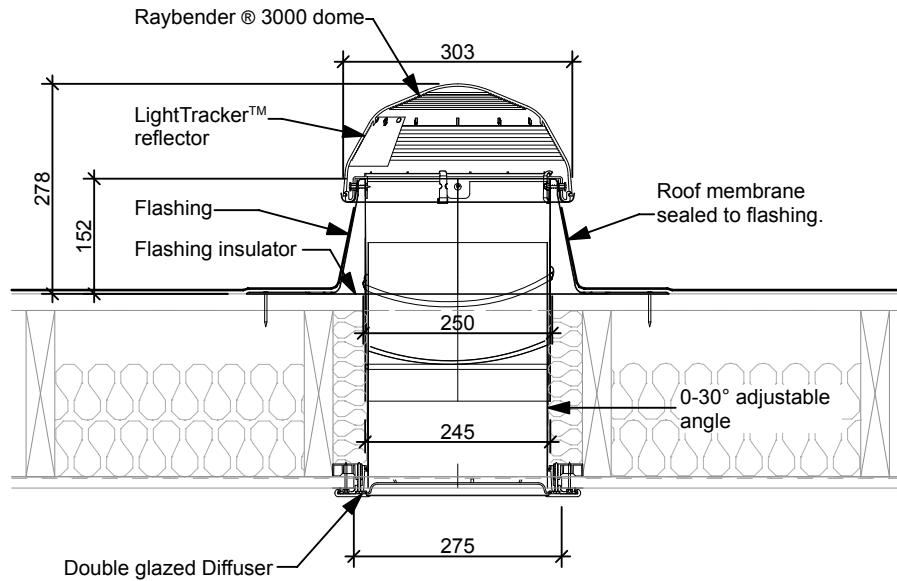

# Flat roof (Single ply, Asphalt, fibreglass) - Parallel flashing

**SECTION INSULATION OVER JOISTS**

**TOP VIEW**

**SECTION INSULATION BETWEEN JOISTS**

**DIFFUSER**

160 DS (250mm) Flat roof

Please note: All measurements quoted are for guidance only. Measurements may change without notice due to product development.