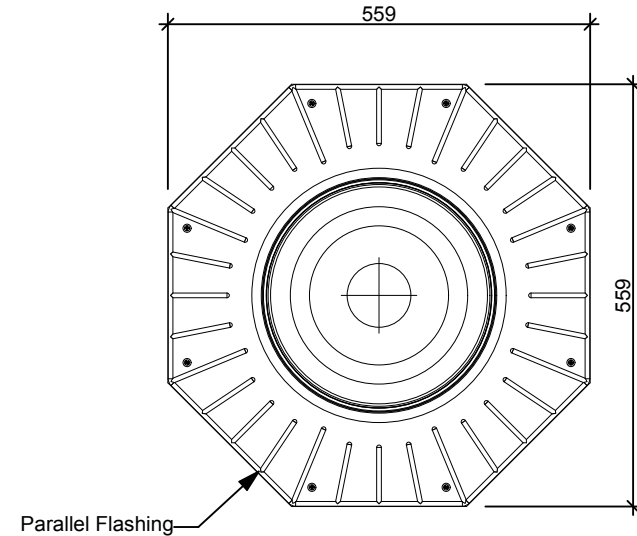

# Flat roof (Single ply, Asphalt, fibreglass) - Parallel flashing

**SECTION INSULATION OVER JOISTS**

**TOP VIEW**

**SECTION INSULATION BETWEEN JOISTS**

**DIFFUSER**

160 DS (250mm) Flat roof

Please note: All measurements quoted are for guidance only. Measurements may change without notice due to product development.