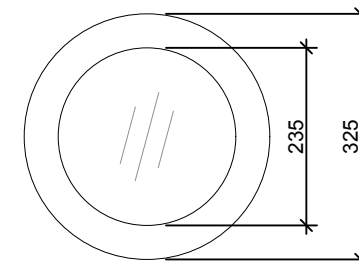

# Flat roof (Single ply, Asphalt, fibreglass) - Parallel flashing

**SECTION INSULATION OVER JOISTS**

**TOP VIEW**

**SECTION INSULATION BETWEEN JOISTS**

**DIFFUSER**

160 DS (250mm) Flat roof

Please note: All measurements quoted are for guidance only. Measurements may change without notice due to product development.